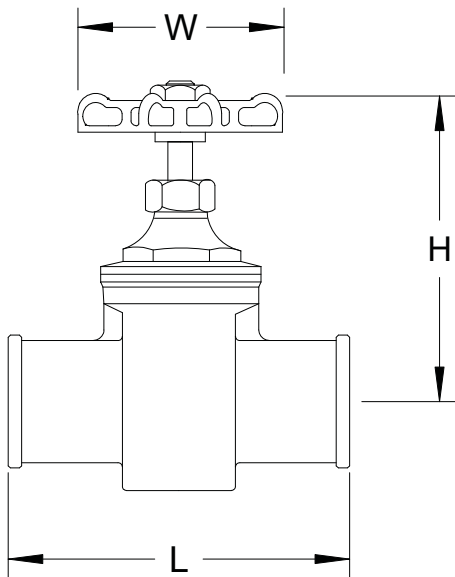

## NPT GATE VALVE

A high quality, full port, non rising stem, wedge disk, cast brass gate valve. Rated at 200 WOG.

### DIMENSIONS

CAT. NO.	CAT. NO.	SIZE	L	D	H	W
GV0503200	GV0503200	1/2	1.69	.50	2.74	2.08
GV0753200	GV0753200	3/4	1.81	.66	2.95	2.08
GV1003200	GV1003200	1	2.04	.82	3.32	2.36
GV1253200	GV1253200	1 1/4	2.55	1.06	3.89	2.83
GV1503200	GV1503200	1 1/2	2.59	1.33	4.31	2.83
GV2003200	GV2003200	2	3.24	1.77	5.13	3.14