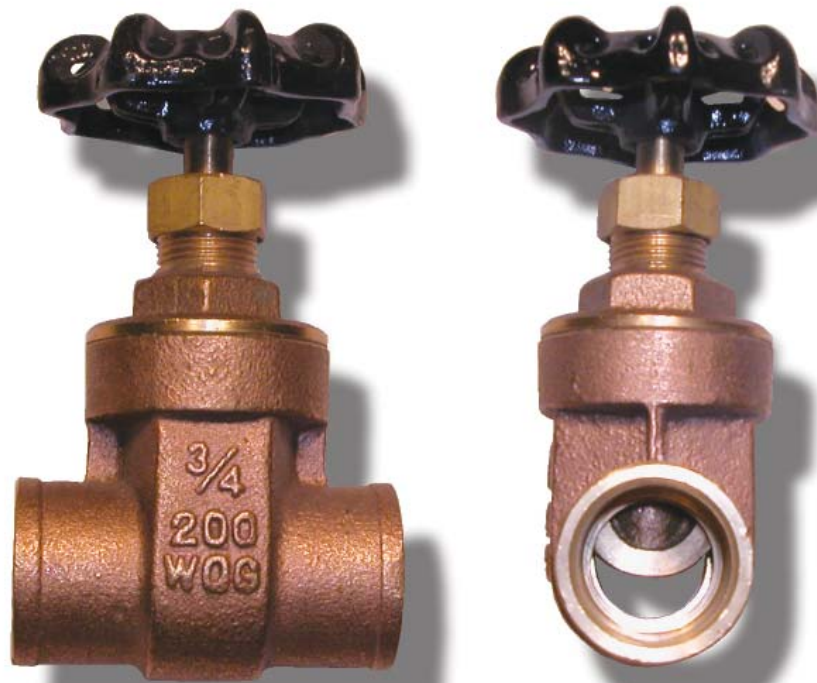

# GV3200 GV3200LF

**THE BOSTON VALVE Co.**

---

A DIVISION OF BOSTON METAL PRODUCTS, LTD.  
25 THURBER BLVD., UNIT #3  
SMITHFIELD, RI 02917

TOLL FREE: 1-800-839-0013, TEL: 401-231-8537  
FAX: 401-231-8491  
[WWW.BOSTONVALVE.COM](http://WWW.BOSTONVALVE.COM)

# GV3200 - GV3200LF SERIES

## NPT GATE VALVE

A high quality, full port, non rising stem, wedge disk, cast brass gate valve. Rated at 200 WOG.

### DIMENSIONS

CAT. NO.	CAT. NO.	SIZE	L	D	H	W
GV0503200	GV0503200	1/2	1.69	.50	2.74	2.08
GV0753200	GV0753200	3/4	1.81	.66	2.95	2.08
GV1003200	GV1003200	1	2.04	.82	3.32	2.36
GV1253200	GV1253200	1 1/4	2.55	1.06	3.89	2.83
GV1503200	GV1503200	1 1/2	2.59	1.33	4.31	2.83
GV2003200	GV2003200	2	3.24	1.77	5.13	3.14